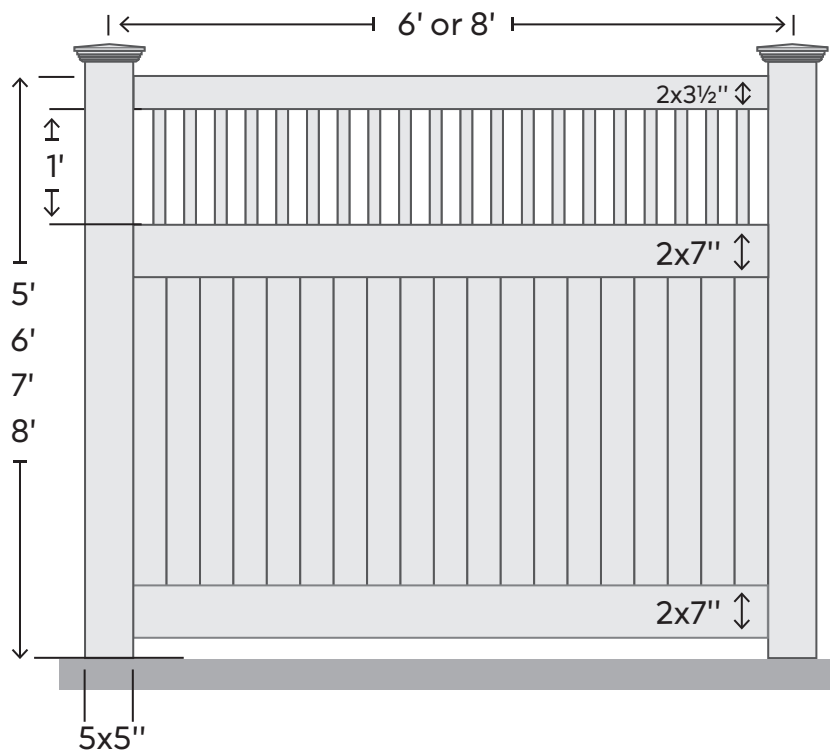

ARLINGTON PRIVACY

CLASSIC COLLECTION COLORS

SIGNATURE COLLECTION COLORS

7' & 8' High only available in 6' wide sections | 7' High use a 6' x 6" x 10' post
 8' High use a 6 1/2" x 6 1/2" x 11'6" post and requires an additional rail
 Pickets: Standard - Vinyl (Classic colors only) | Optional Aluminum upgrade

Signature Colors only available in 6'W sections; up to 6'H | Signature Color rails are 1 1/2" x 5 1/2"