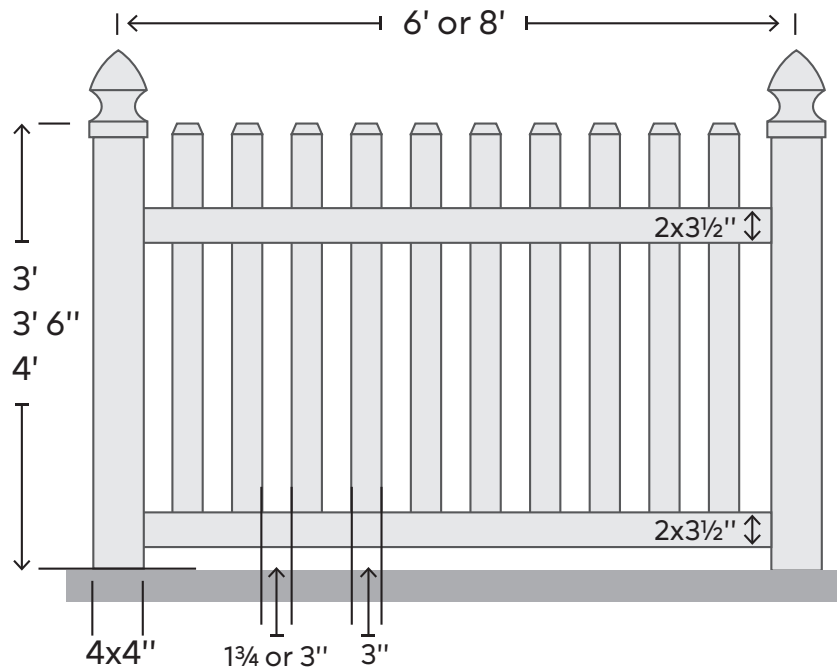

BEACHWOOD PICKET

CLASSIC COLLECTION COLORS

SIGNATURE COLLECTION COLORS

Signature Colors only available in 6'W sections