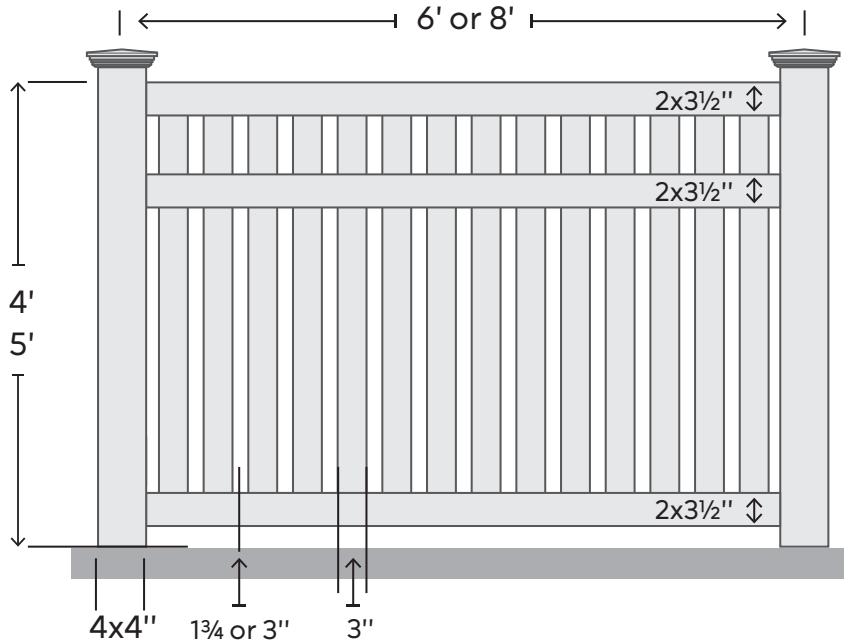

CONCORD PICKET

CLASSIC COLLECTION COLORS

SIGNATURE COLLECTION COLORS

Signature Colors only available in 6'W sections