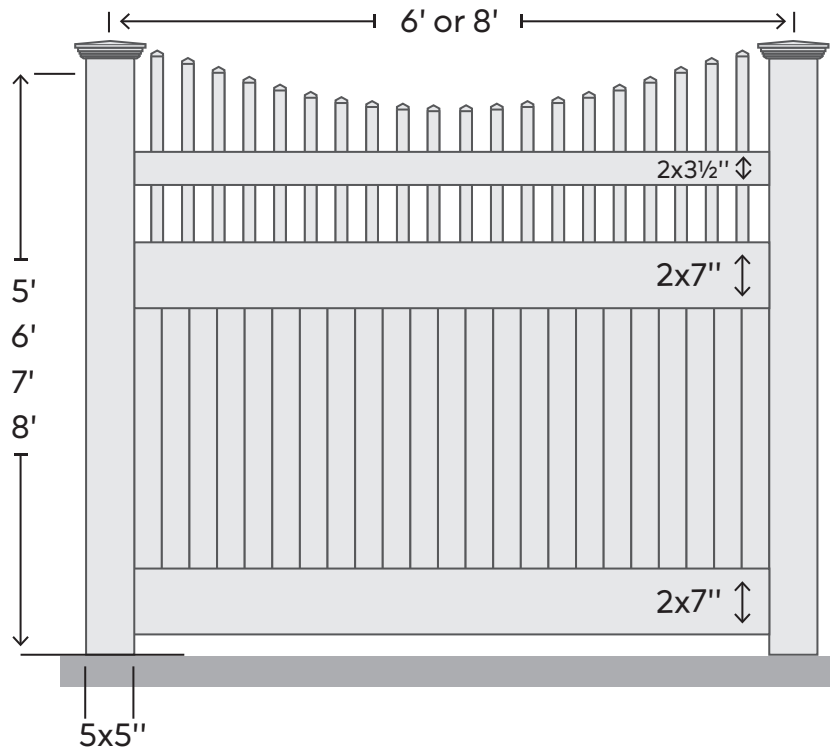

GLENMONT PRIVACY

CLASSIC COLLECTION COLORS

7' & 8' High only available in 6' wide sections | 7' High use a 6' x 6" x 10' post
8' High use a 6 1/2" x 6 1/2" x 11'6" post and requires an additional rail