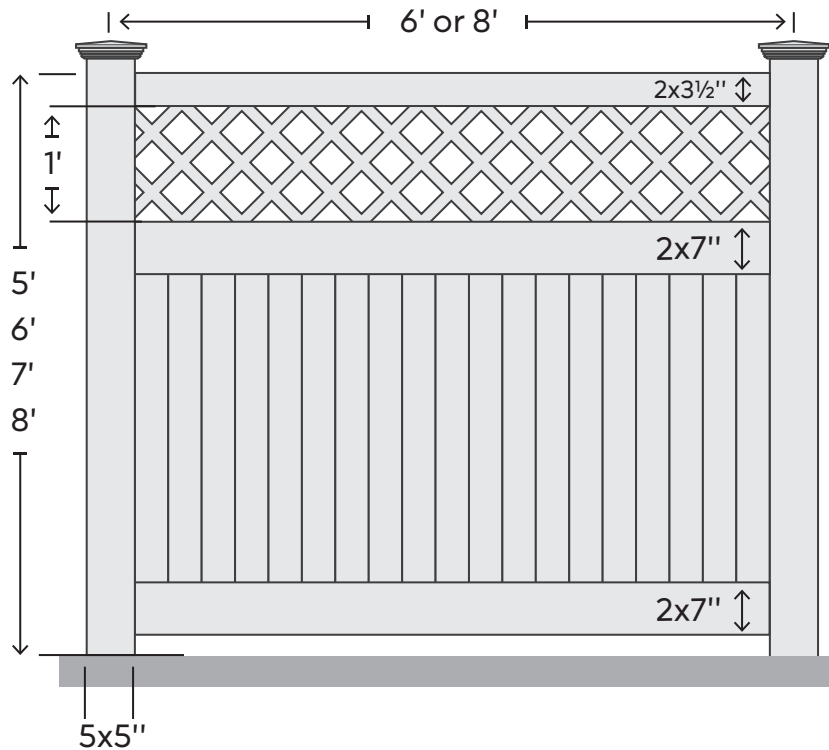

HUNTINGTON PRIVACY

CLASSIC COLLECTION COLORS

White Tan Adobe

SIGNATURE COLLECTION COLORS

Weathered Aspen Coastal Cedar Mesquite Dark Walnut Dark Sequoia

7' & 8' High only available in 6' wide sections | 7' High use a 6' x 6" x 10' post
8' High use a 6 1/2" x 6 1/2" x 11'6" post and requires an additional rail

Signature Colors only available in 6'W sections; up to 6'H | Signature Color rails are 1 1/2" x 5 1/2"