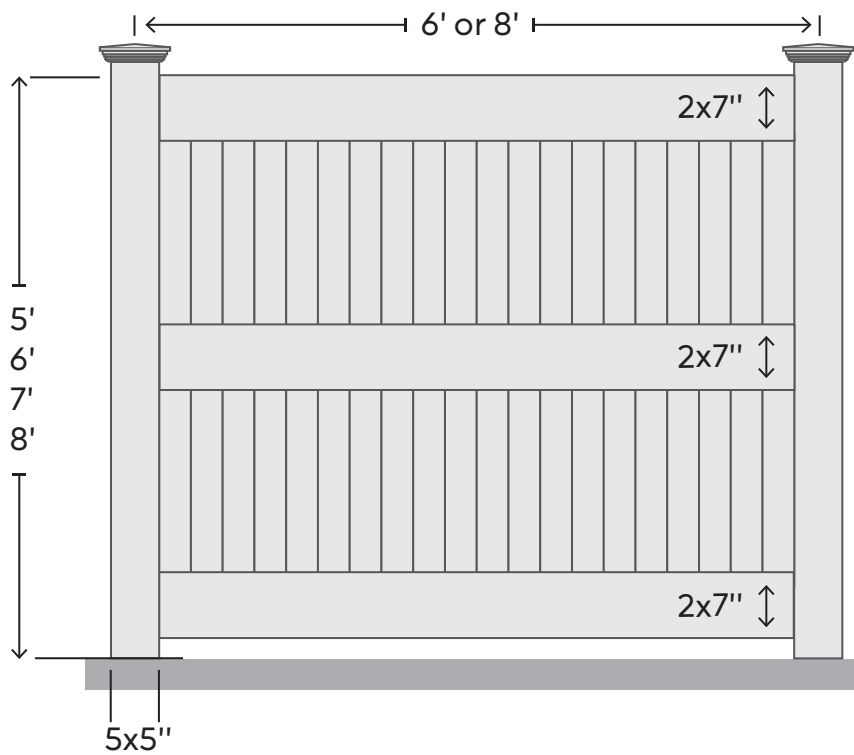

LANCASTER PRIVACY

CLASSIC COLLECTION COLORS

SIGNATURE COLLECTION COLORS

7' & 8' High only available in 6' wide sections | 7' High use a 6" x 6" x 10' post | 8' High use a 6½" x 6½" x 11'6" post
Signature Colors only available in 6'W sections; up to 6'H | Signature Color rails are 1½" x 5½"