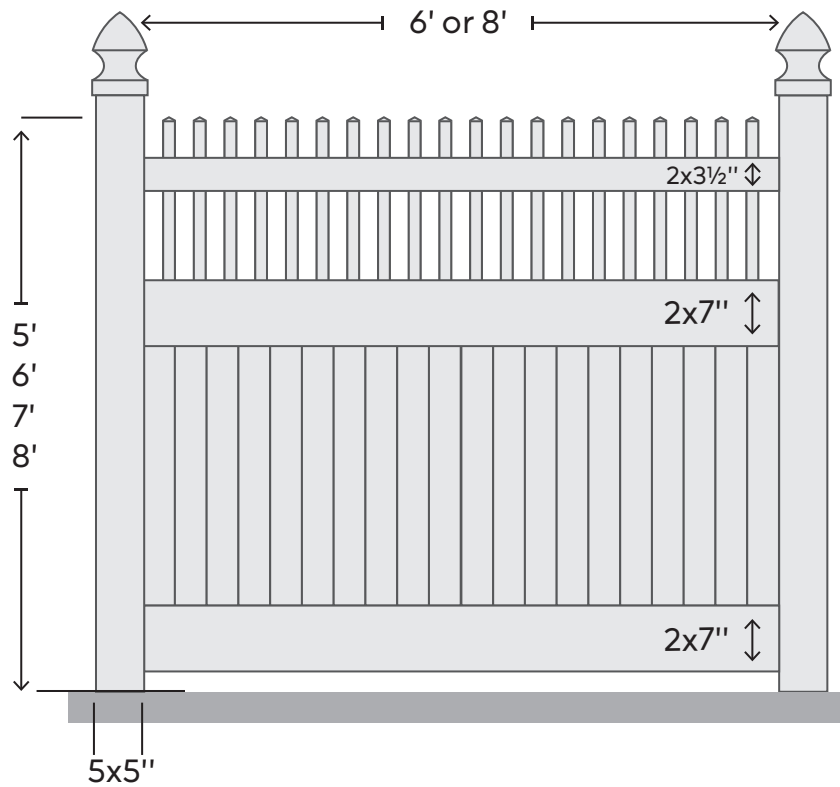

LEXINGTON PRIVACY

CLASSIC COLLECTION COLORS

7' & 8' High only available in 6' wide sections | 7' High use a 6' x 6" x 10' post
8' High use a 6 1/2" x 6 1/2" x 11'6" post and requires an additional rail