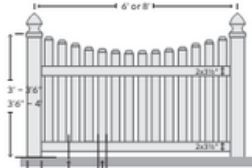

Customer Name: _____

Date: _____

Job Name: _____

SO #: _____

Date Requested: _____

Style

Beachwood

Picket Spacing: 1 3/4"
3"

Amsterdam

Sebring

Picket Spacing: 1 3/4"
3"

Richmond

Salem

Havana

Picket Spacing: 1 3/4"
3"

Chesterland

Picket Spacing: 2"
3"

Bedford

Picket Spacing: 1 3/4"
3"

Butler

Concord

Picket Spacing: 1 3/4"
3"

Geneva

Picket Spacing: 2"
3"

Height: 3' 3' - 3' 6" 3' 6" 3' 6" - 4' 4' 5'

Color: White Tan Adobe

Section	Qtys	6' Wide	8' Wide
Standard			

Posts			
Size	Length	Type	Quantity

Post Caps	Quantity
Flat	
New England	
Ball	
Gothic	
Federation	