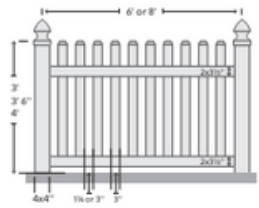

Customer Name: _____

Date: _____

Job Name: _____

SO #: _____

Date Requested: _____

Style

Beachwood

Picket Spacing: 1 3/4"
3"

Amsterdam

Sebring

Picket Spacing: 1 3/4"
3"

Richmond

Salem

Havana

Picket Spacing: 1 3/4"
3"

Chesterland

Height: 3' 3' - 3' 6" 3' 6" 3' 6" - 4' 4' 5'

Color: White Tan Adobe

Section	Qtys	6' Wide	8' Wide
Standard			

Posts			
Size	Length	Type	Quantity

Post Caps	Quantity
Flat	
New England	
Ball	
Gothic	
Federation	