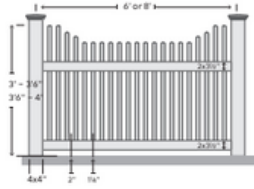

Customer Name: _____

Date: _____

Job Name: _____

SO #: _____

Date Requested: _____

Style

Beachwood

Picket Spacing: 1 3/4"
3"

Amsterdam

Sebring

Picket Spacing: 1 3/4"
3"

Richmond

Salem

Havana

Picket Spacing: 1 3/4"
3"

Chesterland

Height: 3' 3' - 3' 6" 3' 6" 3' 6" - 4' 4' 5'

Color: White Tan Adobe

Section	Qtys	6' Wide	8' Wide
Standard			

Posts			
Size	Length	Type	Quantity

Post Caps	Quantity
Flat	
New England	
Ball	
Gothic	
Federation	