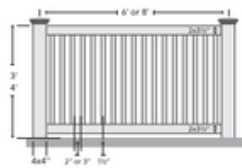

Customer Name: _____

Date: _____

Job Name: _____

SO #: _____

Date Requested: _____

Style

Beachwood

Picket Spacing: 1 3/4"
3"

Amsterdam

Sebring

Picket Spacing: 1 3/4"
3"

Richmond

Salem

Havana

Picket Spacing: 1 3/4"
3"

Chesterland

Picket Spacing: 2"
3"

Bedford

Picket Spacing: 1 3/4"
3"

Butler

Concord

Picket Spacing: 1 3/4"
3"

Geneva

Picket Spacing: 2"
3"

Height: 3' 3' - 3' 6" 3' 6" 3' 6" - 4' 4' 5'

Color: White Tan Adobe

Section	Qtys	6' Wide	8' Wide
Standard			

Posts			
Size	Length	Type	Quantity

Post Caps	Quantity
Flat	
New England	
Ball	
Gothic	
Federation	