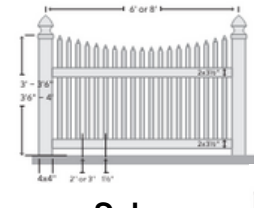

Customer Name: _____

Date: _____

Job Name: _____

SO #: _____

Date Requested: _____

Style

Beachwood

Picket Spacing: 1 3/4"
3"

Amsterdam

Sebring

Picket Spacing: 1 3/4"
3"

Richmond

Salem

Havana

Picket Spacing: 1 3/4"
3"

Chesterland

Picket Spacing: 2"
3"

Bedford

Picket Spacing: 1 3/4"
3"

Butler

Concord

Picket Spacing: 1 3/4"
3"

Geneva

Picket Spacing: 2"
3"

Height: 3' 3' - 3' 6" 3' 6" 3' 6" - 4' 4' 5'

Color: White Tan Adobe

Section	Qtys	6' Wide	8' Wide
Standard			

Posts			
Size	Length	Type	Quantity

Post Caps	Quantity
Flat	
New England	
Ball	
Gothic	
Federation	