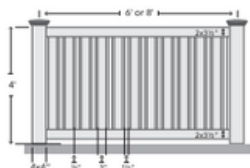

Customer Name: _____

Date: _____

Job Name: _____

SO #: _____

Date Requested: _____

Style

Beachwood

Picket Spacing: 1 3/4"
3"

Amsterdam

Sebring

Picket Spacing: 1 3/4"
3"

Richmond

Salem

Havana

Picket Spacing: 1 3/4"
3"

Chesterland

Picket Spacing: 2"
3"

Bedford

Picket Spacing: 1 3/4"
3"

Butler

Concord

Picket Spacing: 1 3/4"
3"

Geneva

Picket Spacing: 2"
3"

Height: 3' 3' - 3' 6" 3' 6" 3' 6" - 4' 4' 5'

Color: White Tan Adobe

Section	Qtys	6' Wide	8' Wide
Standard			

Posts			
Size	Length	Type	Quantity

Post Caps	Quantity
Flat	
New England	
Ball	
Gothic	
Federation	