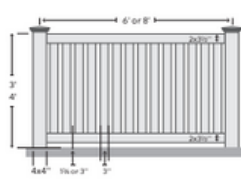

Customer Name: _____

Date: _____

Job Name: _____

SO #: _____

Date Requested: _____

Style

Beachwood

Picket Spacing: 1 3/4"
3"

Amsterdam

Sebring

Picket Spacing: 1 3/4"
3"

Richmond

Salem

Havana

Picket Spacing: 1 3/4"
3"

Chesterland

Height: 3' 3' - 3' 6" 3' 6" 3' 6" - 4' 4' 5'

Color: White Tan Adobe

Section	Qtys	6' Wide	8' Wide
Standard			

Posts			
Size	Length	Type	Quantity

Post Caps	Quantity
Flat	
New England	
Ball	
Gothic	
Federation	