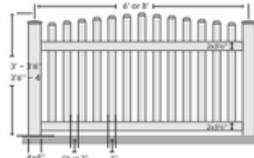

Customer Name: _____

Date: _____

Job Name: _____

SO #: _____

Date Requested: _____

Style

Beachwood

Picket Spacing: 1 3/4"
3"

Amsterdam

Sebring

Picket Spacing: 1 3/4"
3"

Richmond

Salem

Havana

Picket Spacing: 1 3/4"
3"

Chesterland

Picket Spacing: 2"
3"

Bedford

Picket Spacing: 1 3/4"
3"

Butler

Concord

Picket Spacing: 1 3/4"
3"

Geneva

Picket Spacing: 2"
3"

Height: 3' 3' - 3' 6" 3' 6" 3' 6" - 4' 4' 5'

Color: White Tan Adobe

Section	Qtys	6' Wide	8' Wide
Standard			

Posts			
Size	Length	Type	Quantity

Post Caps	Quantity
Flat	
New England	
Ball	
Gothic	
Federation	