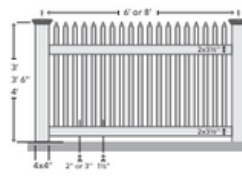

Customer Name: _____

Date: _____

Job Name: _____

SO #: _____

Date Requested: _____

Style

Beachwood

Picket Spacing: 1 3/4"
3"

Amsterdam

Sebring

Picket Spacing: 1 3/4"
3"

Richmond

Salem

Havana

Picket Spacing: 1 3/4"
3"

Chesterland

Height: 3' 3' - 3' 6" 3' 6" 3' 6" - 4' 4' 5'

Color: White Tan Adobe

Section	Qtys	6' Wide	8' Wide
Standard			

Posts			
Size	Length	Type	Quantity

Post Caps	Quantity
Flat	
New England	
Ball	
Gothic	
Federation	