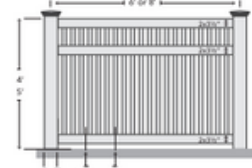

Picket Spacing: 2"
3"

Bedford

Picket Spacing: 1 3/4"
3"

Butler

Concord

Picket Spacing: 1 3/4"
3"

Geneva

Picket Spacing: 2"
3"

Height: 3' 3' - 3' 6" 3' 6" 3' 6" - 4' 4' 5'

Color: White Tan Adobe

Section	Qtys	6' Wide	8' Wide
Standard			

Posts			
Size	Length	Type	Quantity

Post Caps	Quantity
Flat	
New England	
Ball	
Gothic	
Federation	