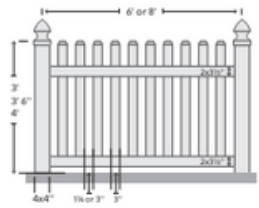

Customer Name: _____

Date: _____

Job Name: _____

SO #: _____

Date Requested: _____

Style

Beachwood

Picket Spacing: 1 3/4"
3"

Amsterdam

Sebring

Picket Spacing: 1 3/4"
3"

Richmond

Salem

Havana

Picket Spacing: 1 3/4"
3"

Chesterland

Height:	3'	3' - 3' 6"	3' 6"	3' 6" - 4'	4'	5'
Color:	White	Tan	Adobe			

Special Notes:

Single Gate

Double Gate

Rack

No

Yes

Inches

High Side

A

B

Hinge Side

A

B

From Outside

Swing