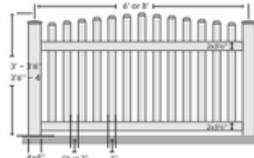

Customer Name: _____

Date: _____

Job Name: _____

SO #: _____

Date Requested: _____

Style

Beachwood

Picket Spacing: 1 3/4"
3"

Amsterdam

Sebring

Picket Spacing: 1 3/4"
3"

Richmond

Salem

Havana

Picket Spacing: 1 3/4"
3"

Chesterland

Picket Spacing: 2"
3"

Bedford

Picket Spacing: 1 3/4"
3"

Butler

Concord

Picket Spacing: 1 3/4"
3"

Geneva

Picket Spacing: 2"
3"

Height:	3'	3' - 3' 6"	3' 6"	3' 6" - 4'	4'	5'
Color:	White	Tan	Adobe			

Special Notes:

Single Gate

Double Gate

Rack

No

Yes

Inches