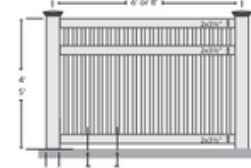

Picket Spacing: 2"
3"

Bedford

Picket Spacing: 1 3/4"
3"

Butler

Concord

Picket Spacing: 1 3/4"
3"

Geneva

Picket Spacing: 2"
3"

Height:	3'	3' - 3' 6"	3' 6"	3' 6" - 4'	4'	5'
Color:	White	Tan	Adobe			

Special Notes:

Single Gate

Double Gate

Rack

No

Yes

Inches

High Side

A

B

Hinge Side

A

B

From Outside

Swing