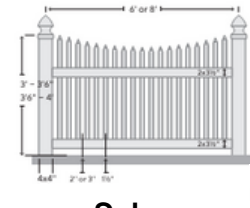

Customer Name: _____

Date: _____

Job Name: _____

SO #: _____

Date Requested: _____

Style

Beachwood

Picket Spacing: 1 3/4"
3"

Amsterdam

Sebring

Picket Spacing: 1 3/4"
3"

Richmond

Salem

Havana

Picket Spacing: 1 3/4"
3"

Chesterland

Picket Spacing: 2"
3"

Bedford

Picket Spacing: 1 3/4"
3"

Butler

Concord

Picket Spacing: 1 3/4"
3"

Geneva

Picket Spacing: 2"
3"

Height:	3'	3' - 3' 6"	3' 6"	3' 6" - 4'	4'	5'
Color:	White	Tan	Adobe			

Special Notes:

Single Gate

Double Gate

Rack

No

Yes

Inches