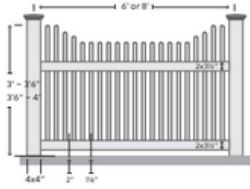

Customer Name: _____

Date: _____

Job Name: _____

SO #: _____

Date Requested: _____

Style

Beachwood

Picket Spacing: 1 3/4"
3"

Amsterdam

Sebring

Picket Spacing: 1 3/4"
3"

Richmond

Salem

Havana

Picket Spacing: 1 3/4"
3"

Chesterland

Height:	3'	3' - 3' 6"	3' 6"	3' 6" - 4'	4'	5'
Color:	White	Tan	Adobe			

Special Notes:

Single Gate

Double Gate

Rack

No

Yes

Inches