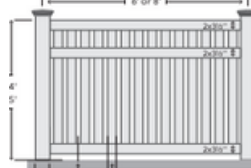

Picket Spacing: 2"
3"

Bedford

Picket Spacing: 1 3/4"
3"

Butler

Concord

Picket Spacing: 1 3/4"
3"

Geneva

Picket Spacing: 2"
3"

Height:	3'	3' - 3' 6"	3' 6"	3' 6" - 4'	4'	5'
Color:	White	Tan	Adobe			

Special Notes:

Single Gate

Double Gate

Rack

No

Yes

Inches

High Side

A

B

Hinge Side

A

B

From Outside

Swing