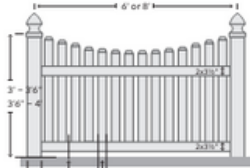

Customer Name: _____

Date: _____

Job Name: _____

SO #: _____

Date Requested: _____

Style

Beachwood

Picket Spacing: 1 3/4"
3"

Amsterdam

Sebring

Picket Spacing: 1 3/4"
3"

Richmond

Salem

Havana

Picket Spacing: 1 3/4"
3"

Chesterland

Picket Spacing: 2"
3"

Bedford

Picket Spacing: 1 3/4"
3"

Butler

Concord

Picket Spacing: 1 3/4"
3"

Geneva

Picket Spacing: 2"
3"

Height:	3'	3' - 3' 6"	3' 6"	3' 6" - 4'	4'	5'
Color:	White	Tan	Adobe			

Special Notes:

Single Gate

Double Gate

Rack

No

Yes

Inches