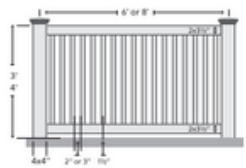

Customer Name: _____

Date: _____

Job Name: _____

SO #: _____

Date Requested: _____

Style

Beachwood

Picket Spacing: 1 3/4"
3"

Amsterdam

Sebring

Picket Spacing: 1 3/4"
3"

Richmond

Salem

Havana

Picket Spacing: 1 3/4"
3"

Chesterland

Picket Spacing: 2"
3"

Bedford

Picket Spacing: 1 3/4"
3"

Butler

Concord

Picket Spacing: 1 3/4"
3"

Geneva

Picket Spacing: 2"
3"

Height:	3'	3' - 3' 6"	3' 6"	3' 6" - 4'	4'	5'
Color:	White	Tan	Adobe			

Special Notes:

Single Gate

Double Gate

Rack

No

Yes

Inches