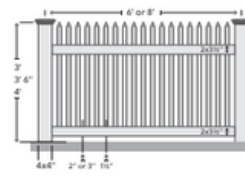

Customer Name: _____

Date: _____

Job Name: _____

SO #: _____

Date Requested: _____

Style

Beachwood

Picket Spacing: 1 3/4"
3"

Amsterdam

Sebring

Picket Spacing: 1 3/4"
3"

Richmond

Salem

Havana

Picket Spacing: 1 3/4"
3"

Chesterland

Height:	3'	3' - 3' 6"	3' 6"	3' 6" - 4'	4'	5'
Color:	White	Tan	Adobe			

Special Notes:

Single Gate

Double Gate

Rack

No

Yes

Inches