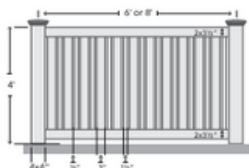

Customer Name: _____

Date: _____

Job Name: _____

SO #: _____

Date Requested: _____

Style

Beachwood

Picket Spacing: 1 3/4"
3"

Amsterdam

Sebring

Picket Spacing: 1 3/4"
3"

Richmond

Salem

Havana

Picket Spacing: 1 3/4"
3"

Chesterland

Picket Spacing: 2"
3"

Bedford

Picket Spacing: 1 3/4"
3"

Butler

Concord

Picket Spacing: 1 3/4"
3"

Geneva

Picket Spacing: 2"
3"

Height:	3'	3' - 3' 6"	3' 6"	3' 6" - 4'	4'	5'
Color:	White	Tan	Adobe			

Special Notes:

Single Gate

Double Gate

Rack

No

Yes

Inches