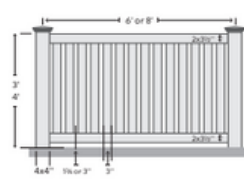

Customer Name: _____

Date: _____

Job Name: _____

SO #: _____

Date Requested: _____

Style

Beachwood

Picket Spacing: 1 3/4"
3"

Amsterdam

Sebring

Picket Spacing: 1 3/4"
3"

Richmond

Salem

Havana

Picket Spacing: 1 3/4"
3"

Chesterland

Height:	3'	3' - 3' 6"	3' 6"	3' 6" - 4'	4'	5'
Color:	White	Tan	Adobe			

Special Notes:

Single Gate

Double Gate

Rack

No

Yes

Inches