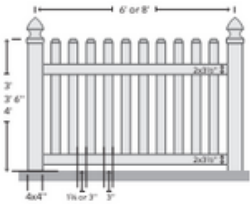

Customer Name: _____

Date: _____

Job Name: _____

SO #: _____

Date Requested: _____

Style

Beachwood

Picket Spacing: 1 3/4"
3"

Sebring

Picket Spacing: 1 3/4"
3"

Concord

Picket Spacing: 1 3/4"
3"

Bedford

Picket Spacing: 1 3/4"
3"

Havana

Picket Spacing: 1 3/4"
3"

Height: 3' 3' - 3' 6" 3' 6" 3' 6" - 4' 4' 5'

Color: Weathered Aspen Coastal Cedar Mesquite Dark Walnut Dark Sequoia

Special Notes:

Single Gate

Double Gate

Rack

No

Yes