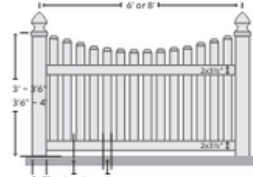

Customer Name: _____

Date: _____

Job Name: _____

SO #: _____

Date Requested: _____

Style

Beachwood

Picket Spacing: 1 3/4"
3"

Sebring

Picket Spacing: 1 3/4"
3"

Concord

Picket Spacing: 1 3/4"
3"

Bedford

Picket Spacing: 1 3/4"
3"

Havana

Picket Spacing: 1 3/4"
3"

Height: 3' 3' - 3' 6" 3' 6" 3' 6" - 4' 4' 5'

Color: Weathered Aspen Coastal Cedar Mesquite Dark Walnut Dark Sequoia

Special Notes:

Single Gate

Double Gate

Rack

No

Yes

Inches

High Side

A

B

Hinge Side

A

B

From Outside