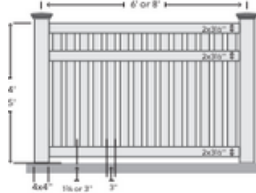

Customer Name: _____

Date: _____

Job Name: _____

SO #: _____

Date Requested: _____

Style

Beachwood

Picket Spacing: 1 3/4"
3"

Sebring

Picket Spacing: 1 3/4"
3"

Concord

Picket Spacing: 1 3/4"
3"

Bedford

Picket Spacing: 1 3/4"
3"

Havana

Picket Spacing: 1 3/4"
3"

Height: 3' 3' - 3' 6" 3' 6" 3' 6" - 4' 4' 5'

Color: Weathered Aspen Coastal Cedar Mesquite Dark Walnut Dark Sequoia

Special Notes:

Single Gate

Double Gate

Rack

No

Yes