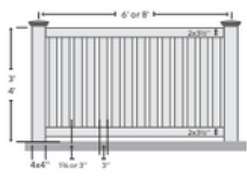

Customer Name: _____

Date: _____

Job Name: _____

SO #: _____

Date Requested: _____

Style

Beachwood

Picket Spacing: 1 3/4"
3"

Sebring

Picket Spacing: 1 3/4"
3"

Concord

Picket Spacing: 1 3/4"
3"

Bedford

Picket Spacing: 1 3/4"
3"

Havana

Picket Spacing: 1 3/4"
3"

Height: 3' 3' - 3' 6" 3' 6" 3' 6" - 4' 4' 5'

Color: Weathered Aspen Coastal Cedar Mesquite Dark Walnut Dark Sequoia

Special Notes:

Single Gate

Double Gate

Rack

No

Yes