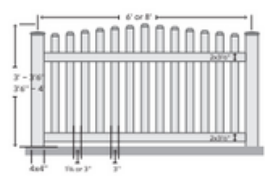

Customer Name: _____

Date: _____

Job Name: _____

SO #: _____

Date Requested: _____

Style

Beachwood

Picket Spacing: 1 3/4"
3"

Sebring

Picket Spacing: 1 3/4"
3"

Concord

Picket Spacing: 1 3/4"
3"

Bedford

Picket Spacing: 1 3/4"
3"

Havana

Picket Spacing: 1 3/4"
3"

Height: 3' 3' - 3' 6" 3' 6" 3' 6" - 4' 4' 5'

Color: Weathered Aspen Coastal Cedar Mesquite Dark Walnut Dark Sequoia

Special Notes:

Single Gate

Double Gate

Rack

No

Yes

Inches

High Side

A

B

Hinge Side

A

B

From Outside