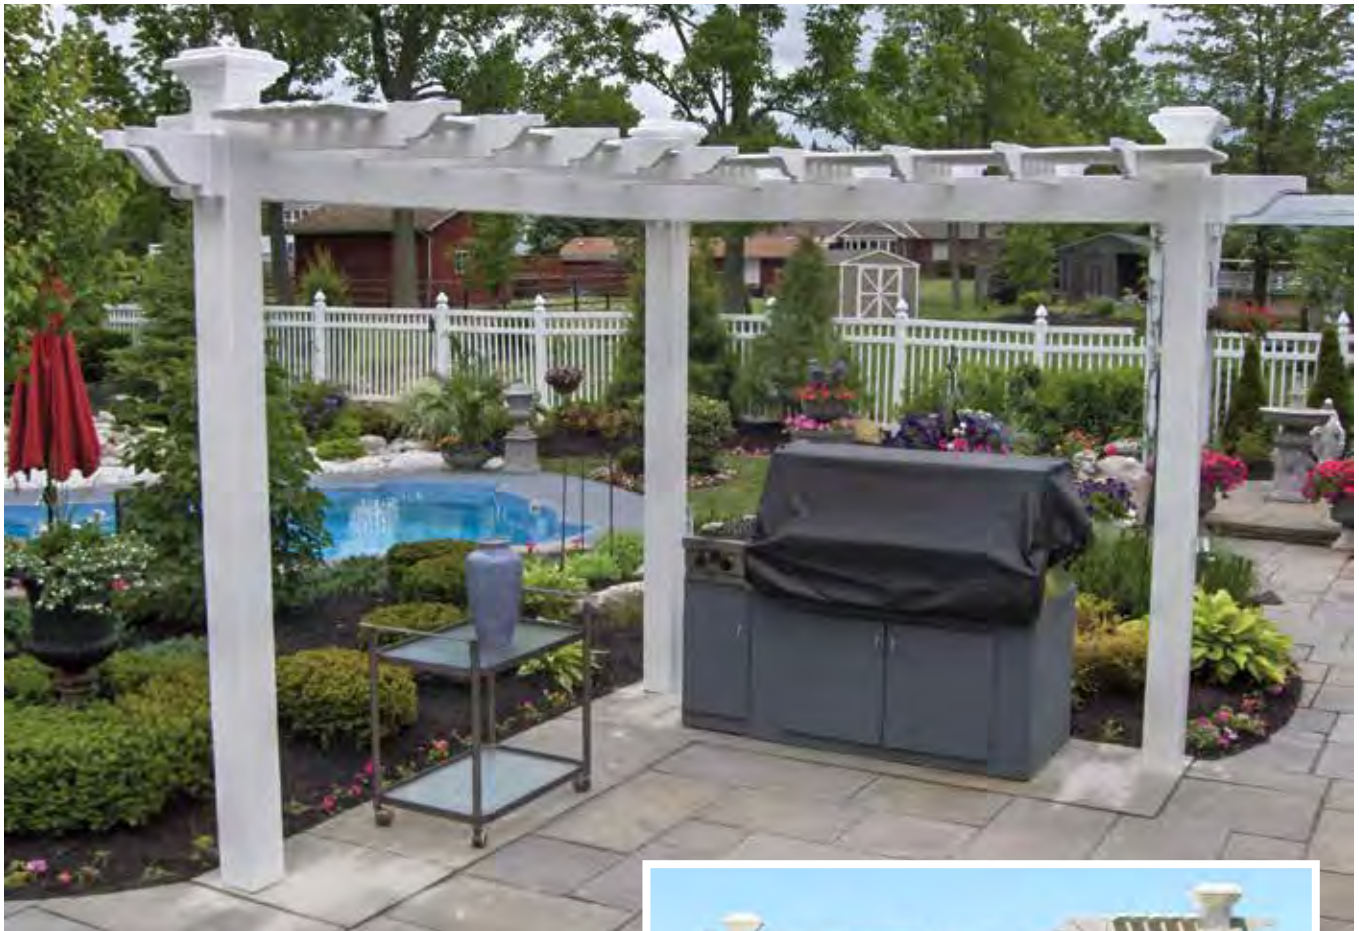

THE ACCENT ARBOR

STANDARD FEATURES

- 6 ½" x 6 ½" Square Posts
- 2" x 8" Beams
- 2" x 6" Joists
- ⅞" x 3" Angled Slats (75% Shade)

*Excellent structure
for your backyard
bar and grill pavilion.*