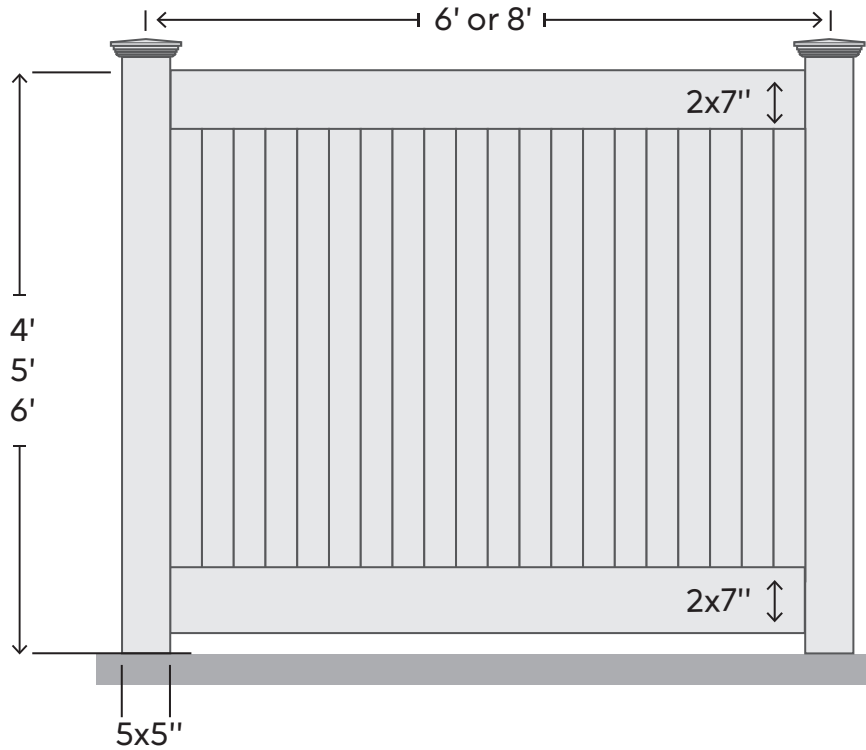

SUNBURY PRIVACY

CLASSIC COLLECTION COLORS

SIGNATURE COLLECTION COLORS

Signature Colors only available in 6'W sections; up to 6'H | Signature Color rails are 1½" x 5½"